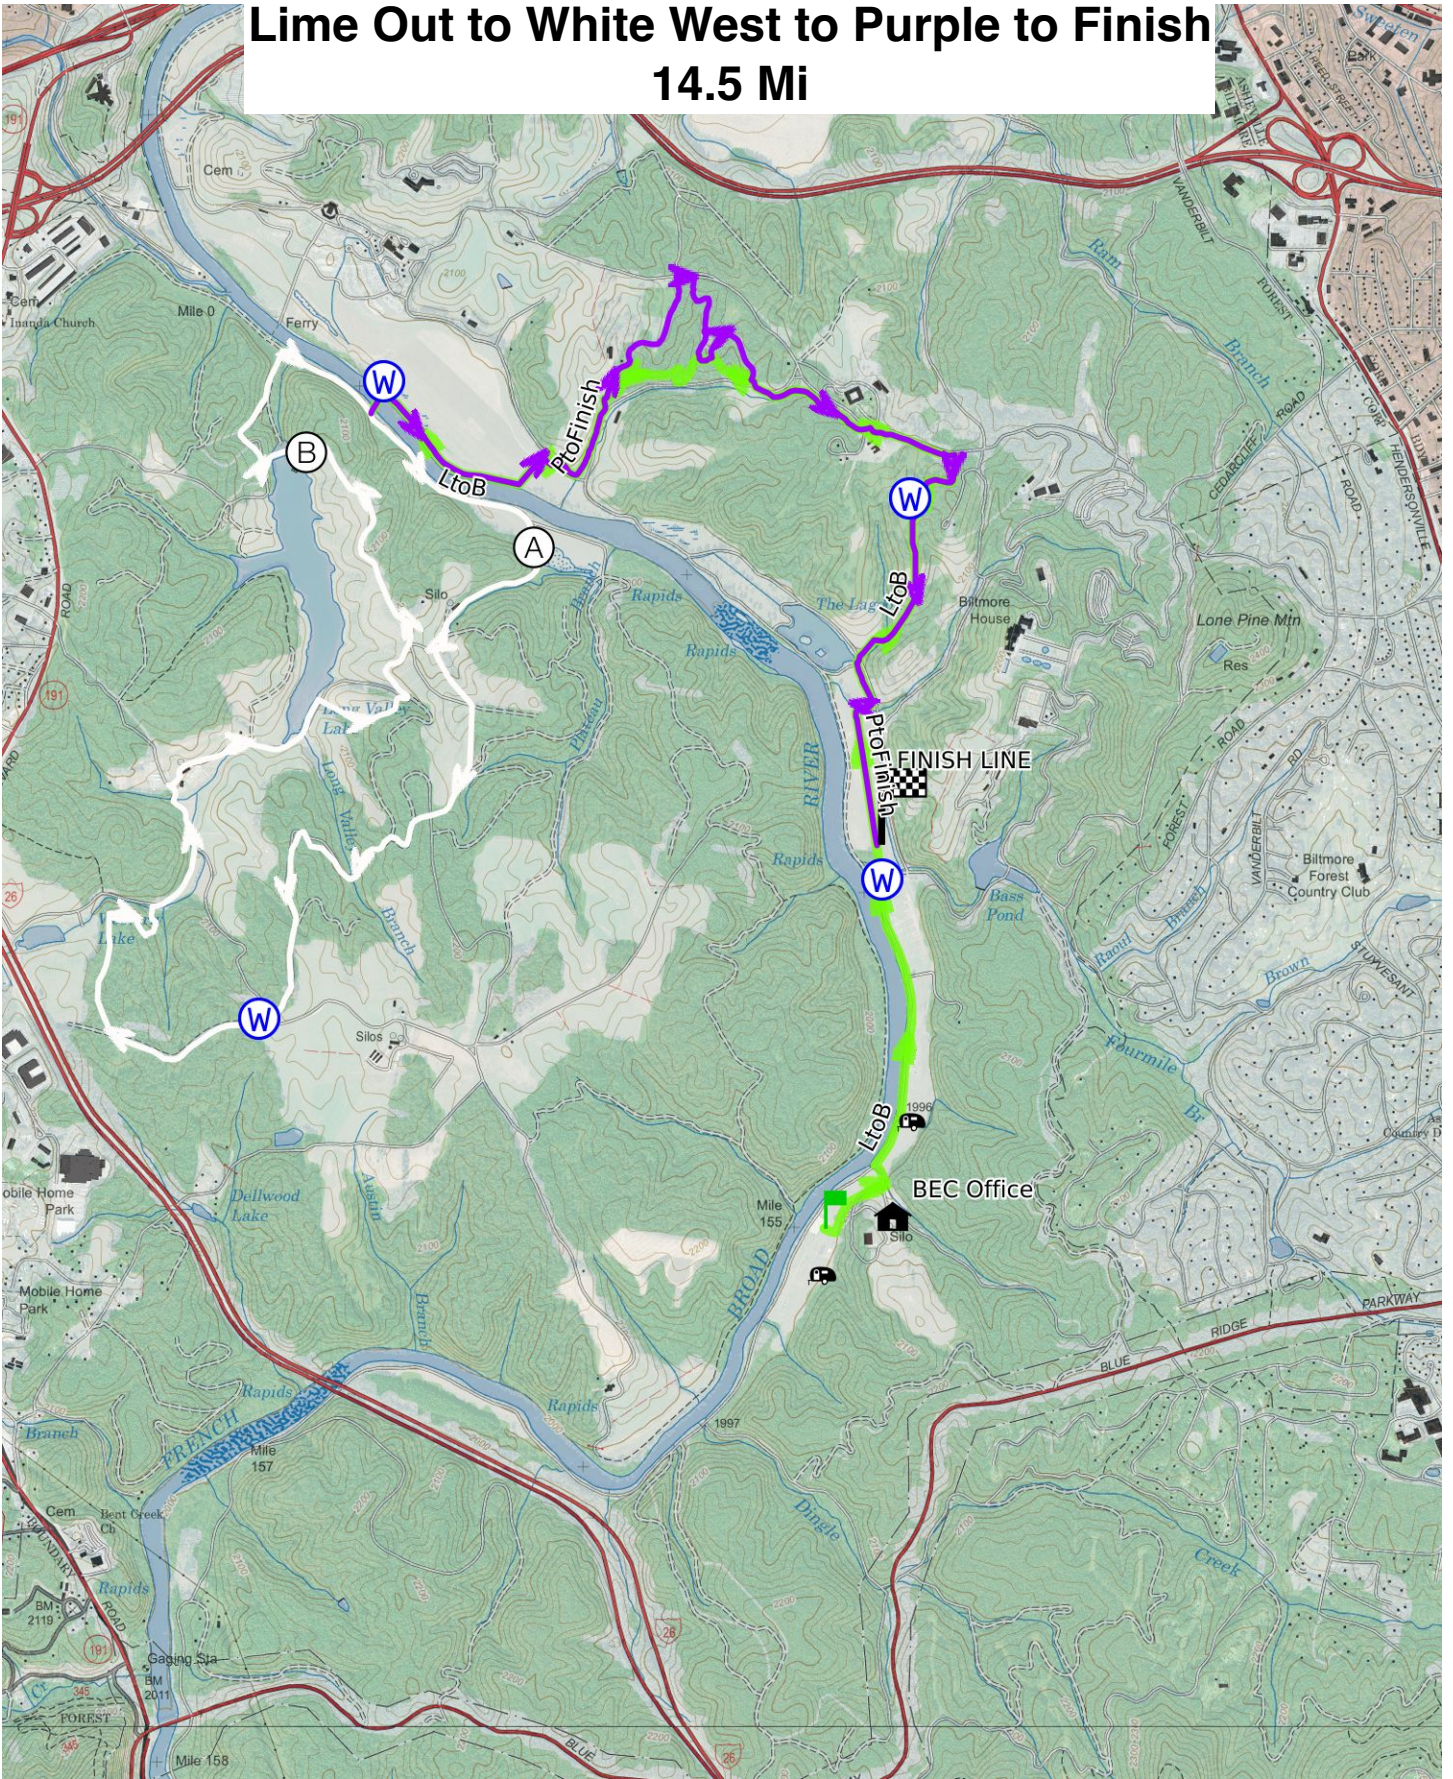

# Lime Out to White West to Purple to Finish 14.5 Mi

Mercator Projection  
WGS84  
UTM Zone 17S  